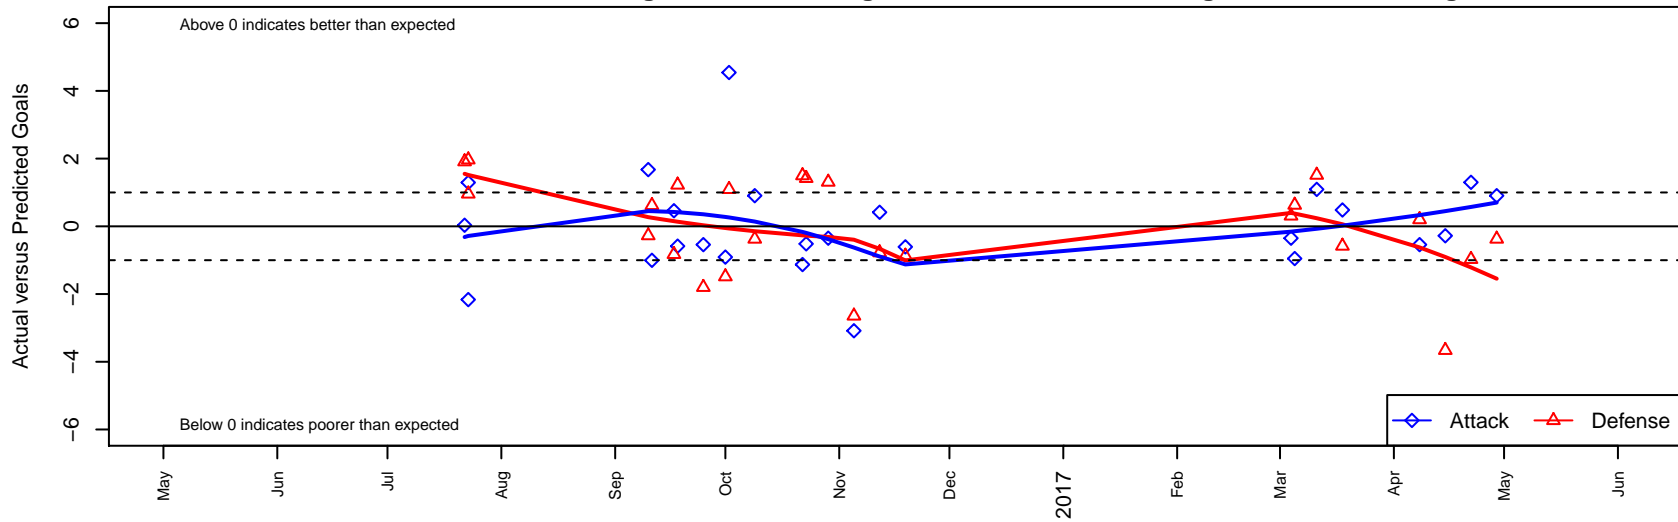

WUSC Navy B05

Willamette United Soccer Club
 Willamette, OR
 B05 total strength=472
 attack=0.52 defense=0.2
 fall league = PTT B05 Div 2 Green
 spr league = Spr OYS B05 Div 2 Green

alt names used:
 WILLAMETTE UNITED WUSC 05B NAVY (OR
 WUSC 05B Navy
 WUSC 05B Navy
 WUSC 05B Navy

Venues played:
 2016 Oswego Nike Cup Silver U12
 2016 PTT B05 Division 2 Green
 2016 OYS Founders Cup B05
 2016 Spr OYS B05 Division 2 Green

WUSC Navy B05
 Dots are actual minus expected GF (blue circles) and GA (red triangles).
 Blue line is smoothed change in attack strength. Red is smoothed change in defense strength.

**attack and defense variance (black dot)
relative to other teams
and top 10 in region**

**attack and defense rating
relative to others at age
and all opponents in last 13 months**

Performance relative to 13 month average