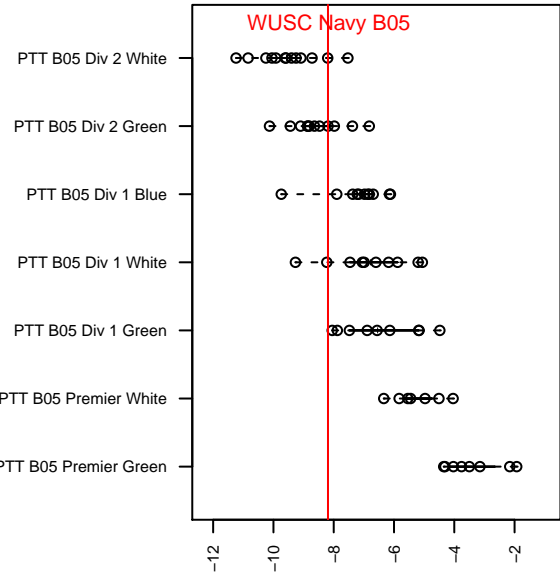

WUSC Navy B05

Willamette United Soccer Club
 Willamette, OR
 B05 total strength=472
 attack=0.52 defense=0.2
 fall league = PTT B05 Div 2 Green
 spr league = Spr OYS B05 Div 2 Green

alt names used:
 WILLAMETTE UNITED WUSC 05B NAVY (OR
 WUSC 05B Navy
 WUSC 05B Navy
 WUSC 05B Navy

Venues played:
 2016 Oswego Nike Cup Silver U12
 2016 PTT B05 Division 2 Green
 2016 OYS Founders Cup B05
 2016 Spr OYS B05 Division 2 Green

WUSC Navy B05
 Dots are actual minus expected GF (blue circles) and GA (red triangles).
 Blue line is smoothed change in attack strength. Red is smoothed change in defense strength.

**attack and defense variance (black dot)
relative to other teams
and top 10 in region**

**attack and defense rating
relative to others at age
and all opponents in last 13 months**

Performance relative to 13 month average